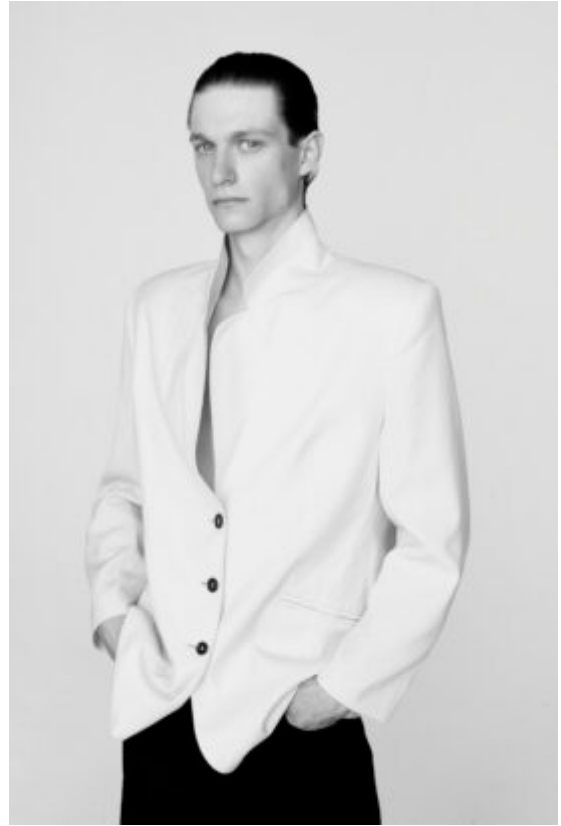

TRUE MODELS

Christian Horvath

184 | 93 / 73 / 91 / 43 | Light Brown / Blue

TRUE MODELS

Christian Horvath

184 | 93 / 73 / 91 / 43 | Light Brown / Blue

TRUE MODELS

Christian Horvath

184 | 93 / 73 / 91 / 43 | Light Brown / Blue

TRUE MODELS

Christian Horvath

184 | 93 / 73 / 91 / 43 | Light Brown / Blue

TRUE MODELS

Christian Horvath

184 | 93 / 73 / 91 / 43 | Light Brown / Blue

TRUE MODELS

Christian Horvath

184 | 93 / 73 / 91 / 43 | Light Brown / Blue

TRUE MODELS

Christian Horvath

184 | 93 / 73 / 91 / 43 | Light Brown / Blue